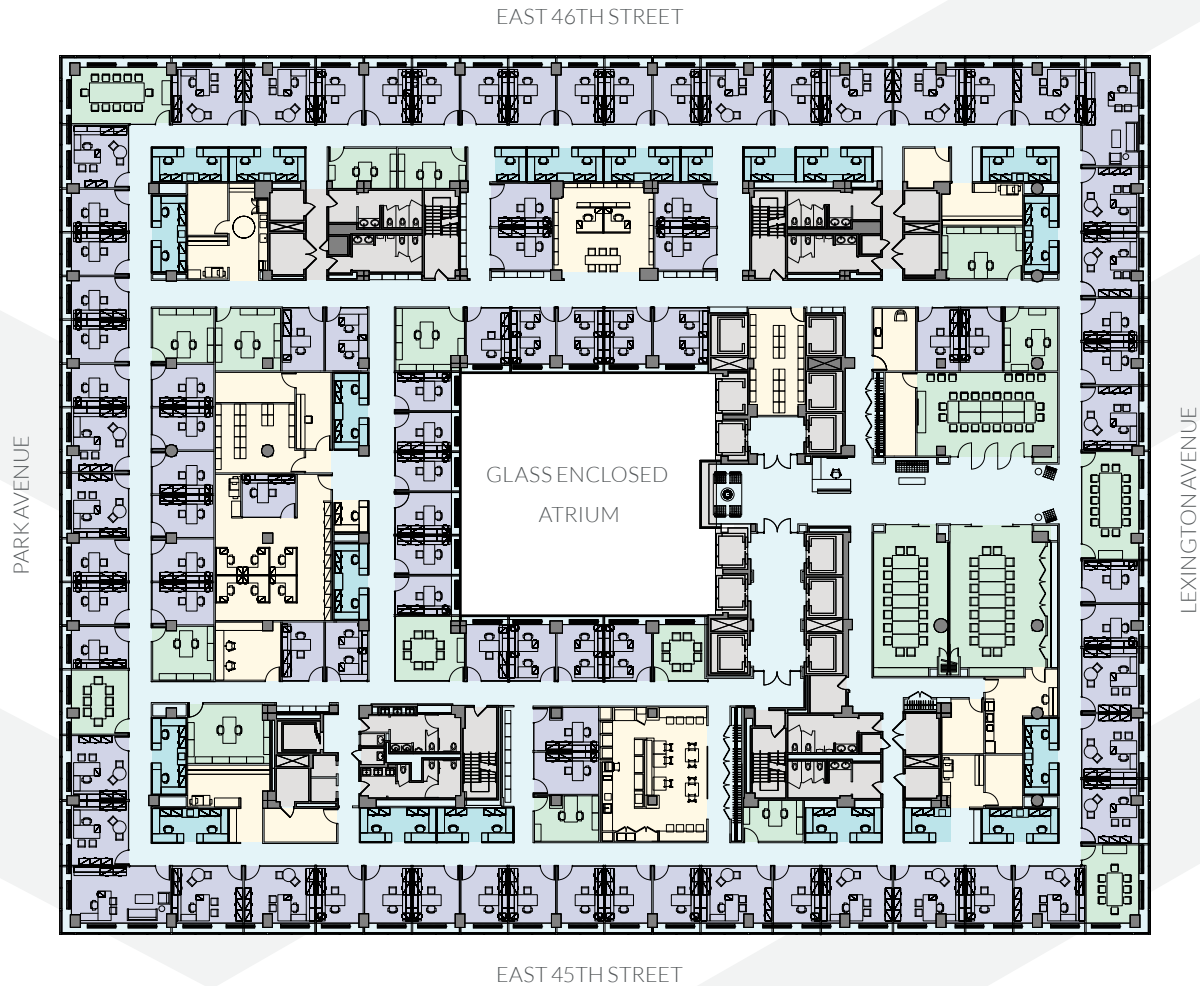

# 11TH FLOOR

Law Test Fit  
61,411 SQ FT

Personnel	Quantity of Seats
Senior Partners	2
Partners	23
Associates	58
Double Associates	16 (8 offices)
<b>Total Attorneys</b>	<b>97</b>
Secretary	17
Paralegal	24
Receptionist	1
General Support	10
<b>Total Population</b>	<b>149</b>
Partner : Associate	1 : 3
Secretary : Attorney	1 : 6

Legal Conference Amenities	Quantity of Seats
Conference Seats	110
Informal Meeting Seats	4
Case Room Seats	22
Attorney : Conference Seats	1 : 1.03
<b>Total Rentable SF</b>	
Floor 11	61,411 RSF
Rentable SF/Attorney	633 RSF/Attorney
Rentable SF/Per Person	412 RSF/Per Person

Color Key
<span style="display: inline-block; width: 15px; height: 15px; background-color: #fff9c4; border: 1px solid black;"></span> Support
<span style="display: inline-block; width: 15px; height: 15px; background-color: #e1f5fe; border: 1px solid black;"></span> Open Office
<span style="display: inline-block; width: 15px; height: 15px; background-color: #e8f5e9; border: 1px solid black;"></span> Conference Room
<span style="display: inline-block; width: 15px; height: 15px; background-color: #e1bee7; border: 1px solid black;"></span> Private Office